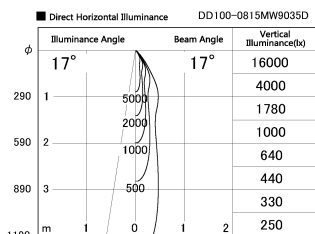

Item no. DD100-0815MW9035D

Series Name:  $\Phi$ 100 Spark (Deep Cone)

Installation	Recessed mount
Type	
Fixture wattage	6.7W
Beam angle	17 deg
Color Temp.	3500K
CRI	Ra>90
Luminous	593 lm
Body	Dia-cast aluminum
Body finish	N/A
Trim finish	White
Reflector finish	Mirror
IP Rate	IP20
Light source	COB module
Input Voltage	AC220~240V
Dimming Type	Non-Dimmable
Certificate	CE, CCC
Cut Hole	100mm