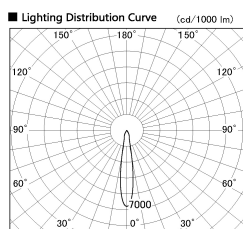

Item no. DD100-0815MW9035D

Series Name:  $\Phi$ 100 Spark (Deep Cone)

Installation	Recessed mount
Type	
Fixture wattage	6.7W
Beam angle	17 deg
Color Temp.	3500K
CRI	Ra>90
Luminous	593 lm
Body	Dia-cast aluminum
Body finish	N/A
Trim finish	White
Reflector finish	Mirror
IP Rate	IP20
Light source	COB module
Input Voltage	AC220~240V
Dimming Type	Non-Dimmable
Certificate	CE, CCC
Cut Hole	100mm