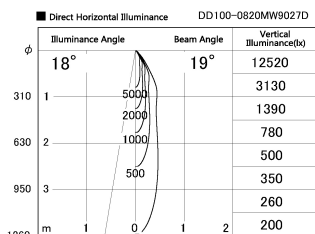

Item no. DD100-0820MW9027D

Series Name:  $\Phi$ 100 Spark (Deep Cone)

Installation	Recessed mount
Type	
Fixture wattage	6.7W
Beam angle	19 deg
Color Temp.	2700K
CRI	Ra>90
Luminous	545 lm
Body	Dia-cast aluminum
Body finish	N/A
Trim finish	White
Reflector finish	Mirror
IP Rate	IP20
Light source	COB module
Input Voltage	AC220~240V
Dimming Type	Non-Dimmable
Certificate	CE, CCC
Cut Hole	100mm