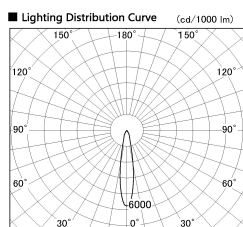

Item no. DD100-0820MW9027D

Series Name:  $\Phi$ 100 Spark (Deep Cone)

Installation	Recessed mount
Type	
Fixture wattage	6.7W
Beam angle	19 deg
Color Temp.	2700K
CRI	Ra>90
Luminous	545 lm
Body	Dia-cast aluminum
Body finish	N/A
Trim finish	White
Reflector finish	Mirror
IP Rate	IP20
Light source	COB module
Input Voltage	AC220~240V
Dimming Type	Non-Dimmable
Certificate	CE, CCC
Cut Hole	100mm