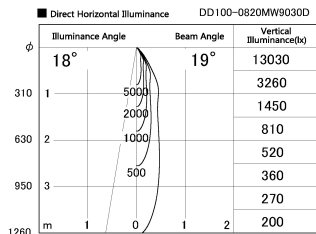

Item no. DD100-0820MW9030D

Series Name: Φ 100 Spark (Deep Cone)

Installation Recessed mount

Type

Fixture wattage 6.7W

Beam angle 19 deg

Color Temp. 3000K

CRI Ra>90

Luminous 567 lm

Body Dia-cast aluminum

Body finish N/A

Trim finish White

Reflector finish Mirror

IP Rate IP20

Light source COB module

Input Voltage AC220~240V