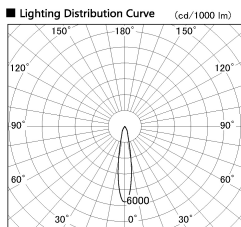

Item no. DD100-0820MW9030D

Series Name: Φ 100 Spark (Deep Cone)

Installation Recessed mount

Type

Fixture wattage 6.7W

Beam angle 19 deg

Color Temp. 3000K

CRI Ra>90

Luminous 567 lm

Body Dia-cast aluminum

Body finish N/A

Trim finish White

Reflector finish Mirror

IP Rate IP20

Light source COB module

Input Voltage AC220~240V