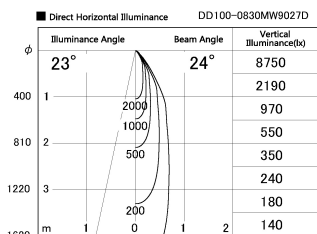

Item no. DD100-0830MW9027D

Series Name:  $\Phi$ 100 Spark (Deep Cone)

Installation	Recessed mount
Type	
Fixture wattage	6.7W
Beam angle	24 deg
Color Temp.	2700K
CRI	Ra>90
Luminous	543 lm
Body	Dia-cast aluminum
Body finish	N/A
Trim finish	White
Reflector finish	Mirror
IP Rate	IP20
Light source	COB module
Input Voltage	AC220~240V
Dimming Type	Non-Dimmable
Certificate	CE, CCC
Cut Hole	100mm