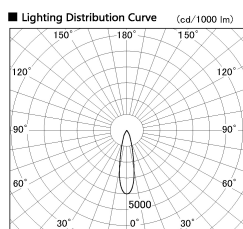

Item no. DD100-0830MW9027D

Series Name:  $\Phi$ 100 Spark (Deep Cone)

Installation	Recessed mount
Type	
Fixture wattage	6.7W
Beam angle	24 deg
Color Temp.	2700K
CRI	Ra>90
Luminous	543 lm
Body	Dia-cast aluminum
Body finish	N/A
Trim finish	White
Reflector finish	Mirror
IP Rate	IP20
Light source	COB module
Input Voltage	AC220~240V
Dimming Type	Non-Dimmable
Certificate	CE, CCC
Cut Hole	100mm