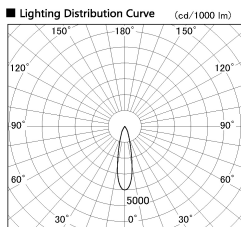

Item no. DD100-0830MW9030D

Series Name: Φ 100 Spark (Deep Cone)

Installation	Recessed mount
Type	
Fixture wattage	6.7W
Beam angle	24 deg
Color Temp.	3000K
CRI	Ra>90
Luminous	566 lm
Body	Dia-cast aluminum
Body finish	N/A
Trim finish	White
Reflector finish	Mirror
IP Rate	IP20
Light source	COB module
Input Voltage	AC220~240V
Dimming Type	Non-Dimmable
Certificate	CE, CCC
Cut Hole	100mm