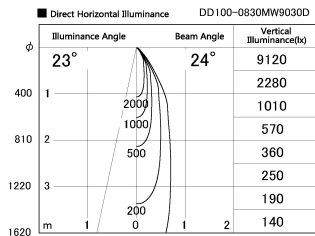

Item no. DD100-0830MW9030D

Series Name: Φ 100 Spark (Deep Cone)

Installation	Recessed mount
Type	
Fixture wattage	6.7W
Beam angle	24 deg
Color Temp.	3000K
CRI	Ra>90
Luminous	566 lm
Body	Dia-cast aluminum
Body finish	N/A
Trim finish	White
Reflector finish	Mirror
IP Rate	IP20
Light source	COB module
Input Voltage	AC220~240V
Dimming Type	Non-Dimmable
Certificate	CE, CCC
Cut Hole	100mm