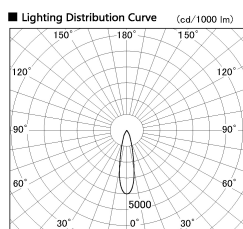

Item no. DD100-0830MW9035D

Series Name:  $\Phi$ 100 Spark (Deep Cone)

Installation	Recessed mount
Type	
Fixture wattage	6.7W
Beam angle	24 deg
Color Temp.	3500K
CRI	Ra>90
Luminous	577 lm
Body	Dia-cast aluminum
Body finish	N/A
Trim finish	White
Reflector finish	Mirror
IP Rate	IP20
Light source	COB module
Input Voltage	AC220~240V
Dimming Type	Non-Dimmable
Certificate	CE, CCC
Cut Hole	100mm