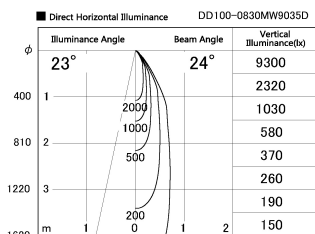

Item no. DD100-0830MW9035D

Series Name:  $\Phi$ 100 Spark (Deep Cone)

Installation	Recessed mount
Type	
Fixture wattage	6.7W
Beam angle	24 deg
Color Temp.	3500K
CRI	Ra>90
Luminous	577 lm
Body	Dia-cast aluminum
Body finish	N/A
Trim finish	White
Reflector finish	Mirror
IP Rate	IP20
Light source	COB module
Input Voltage	AC220~240V
Dimming Type	Non-Dimmable
Certificate	CE, CCC
Cut Hole	100mm