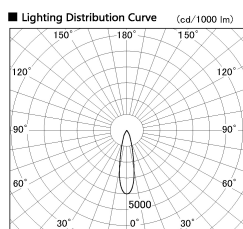

Item no. DD100-0830MW9040D

Series Name: Φ 100 Spark (Deep Cone)

Installation	Recessed mount
Type	
Fixture wattage	6.7W
Beam angle	24 deg
Color Temp.	4000K
CRI	Ra>90
Luminous	583 lm
Body	Dia-cast aluminum
Body finish	N/A
Trim finish	White
Reflector finish	Mirror
IP Rate	IP20
Light source	COB module
Input Voltage	AC220~240V
Dimming Type	Non-Dimmable
Certificate	CE, CCC
Cut Hole	100mm