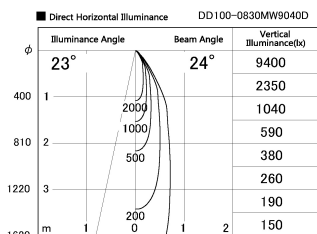

Item no. DD100-0830MW9040D

Series Name: Φ 100 Spark (Deep Cone)

Installation	Recessed mount
Type	
Fixture wattage	6.7W
Beam angle	24 deg
Color Temp.	4000K
CRI	Ra>90
Luminous	583 lm
Body	Dia-cast aluminum
Body finish	N/A
Trim finish	White
Reflector finish	Mirror
IP Rate	IP20
Light source	COB module
Input Voltage	AC220~240V
Dimming Type	Non-Dimmable
Certificate	CE, CCC
Cut Hole	100mm