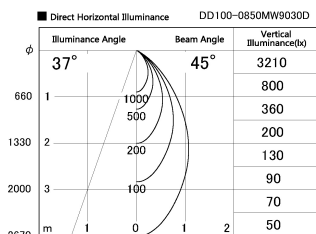

Item no. DD100-0850MW9030D

Series Name:  $\Phi$ 100 Spark (Deep Cone)

|                  |                   |
|------------------|-------------------|
| Installation     | Recessed mount    |
| Type             |                   |
| Fixture wattage  | 6.7W              |
| Beam angle       | 45 deg            |
| Color Temp.      | 3000K             |
| CRI              | Ra>90             |
| Luminous         | 544 lm            |
| Body             | Dia-cast aluminum |
| Body finish      | N/A               |
| Trim finish      | White             |
| Reflector finish | Mirror            |
| IP Rate          | IP20              |
| Light source     | COB module        |
| Input Voltage    | AC220~240V        |
| Dimming Type     | Non-Dimmable      |
| Certificate      | CE, CCC           |
| Cut Hole         | 100mm             |