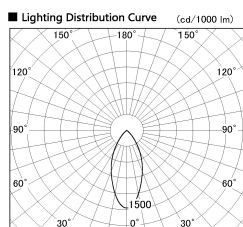

Item no. DD100-0850MW9030D

Series Name:  $\Phi$ 100 Spark (Deep Cone)

|                  |                   |
|------------------|-------------------|
| Installation     | Recessed mount    |
| Type             |                   |
| Fixture wattage  | 6.7W              |
| Beam angle       | 45 deg            |
| Color Temp.      | 3000K             |
| CRI              | Ra>90             |
| Luminous         | 544 lm            |
| Body             | Dia-cast aluminum |
| Body finish      | N/A               |
| Trim finish      | White             |
| Reflector finish | Mirror            |
| IP Rate          | IP20              |
| Light source     | COB module        |
| Input Voltage    | AC220~240V        |
| Dimming Type     | Non-Dimmable      |
| Certificate      | CE, CCC           |
| Cut Hole         | 100mm             |