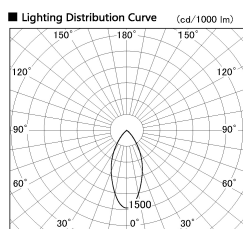

Item no. DD100-0850MW9035D

Series Name: Φ 100 Spark (Deep Cone)

Installation	Recessed mount
Type	
Fixture wattage	6.7W
Beam angle	45 deg
Color Temp.	3500K
CRI	Ra>90
Luminous	555 lm
Body	Dia-cast aluminum
Body finish	N/A
Trim finish	White
Reflector finish	Mirror
IP Rate	IP20
Light source	COB module
Input Voltage	AC220~240V
Dimming Type	Non-Dimmable
Certificate	CE, CCC
Cut Hole	100mm