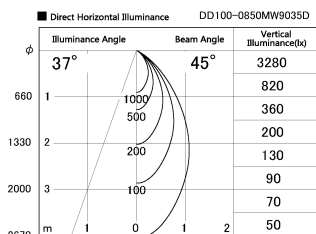

Item no. DD100-0850MW9035D

Series Name: Φ 100 Spark (Deep Cone)

Installation	Recessed mount
Type	
Fixture wattage	6.7W
Beam angle	45 deg
Color Temp.	3500K
CRI	Ra>90
Luminous	555 lm
Body	Dia-cast aluminum
Body finish	N/A
Trim finish	White
Reflector finish	Mirror
IP Rate	IP20
Light source	COB module
Input Voltage	AC220~240V
Dimming Type	Non-Dimmable
Certificate	CE, CCC
Cut Hole	100mm