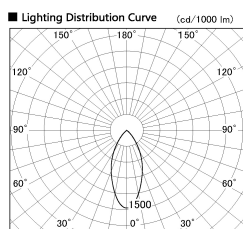

Item no. DD100-0850MW9027D

Series Name:  $\Phi$ 100 Spark (Deep Cone)

Installation	Recessed mount
Type	
Fixture wattage	6.7W
Beam angle	45 deg
Color Temp.	2700K
CRI	Ra>90
Luminous	522 lm
Body	Dia-cast aluminum
Body finish	N/A
Trim finish	White
Reflector finish	Mirror
IP Rate	IP20
Light source	COB module
Input Voltage	AC220~240V
Dimming Type	Non-Dimmable
Certificate	CE, CCC
Cut Hole	100mm