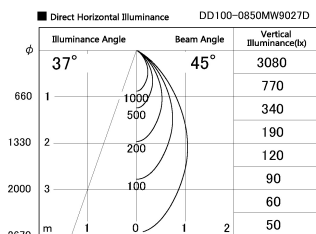

Item no. DD100-0850MW9027D

Series Name:  $\Phi$ 100 Spark (Deep Cone)

Installation	Recessed mount
Type	
Fixture wattage	6.7W
Beam angle	45 deg
Color Temp.	2700K
CRI	Ra>90
Luminous	522 lm
Body	Dia-cast aluminum
Body finish	N/A
Trim finish	White
Reflector finish	Mirror
IP Rate	IP20
Light source	COB module
Input Voltage	AC220~240V
Dimming Type	Non-Dimmable
Certificate	CE, CCC
Cut Hole	100mm