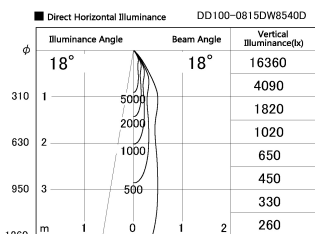

Item no. DD100-0815DW8540D

Series Name:  $\Phi$ 100 Spark (Deep Cone)

With Dark Mirror Reflector

Installation	Recessed mount
Type	
Fixture wattage	6.7W
Beam angle	18 deg
Color Temp.	4000K
CRI	Ra>85
Luminous	658 lm
Body	Dia-cast aluminum
Body finish	N/A
Trim finish	White
Reflector finish	Dark Mirror
IP Rate	IP20
Light source	COB module
Input Voltage	AC220~240V
Dimming Type	Non-Dimmable
Certificate	CE, CCC
Cut Hole	100mm