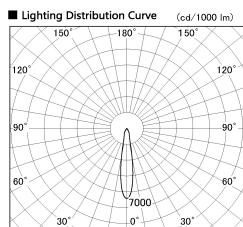

Item no. DD100-0815DW8540D

Series Name:  $\Phi$ 100 Spark (Deep Cone)

With Dark Mirror Reflector

Installation	Recessed mount
Type	
Fixture wattage	6.7W
Beam angle	18 deg
Color Temp.	4000K
CRI	Ra>85
Luminous	658 lm
Body	Dia-cast aluminum
Body finish	N/A
Trim finish	White
Reflector finish	Dark Mirror
IP Rate	IP20
Light source	COB module
Input Voltage	AC220~240V
Dimming Type	Non-Dimmable
Certificate	CE, CCC
Cut Hole	100mm