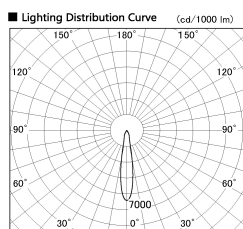

Item no. DD100-0815DW9030D

Series Name:  $\Phi$ 100 Spark (Deep Cone)

With Dark Mirror Reflector

Installation	Recessed mount
Type	
Fixture wattage	6.7W
Beam angle	18 deg
Color Temp.	3000K
CRI	Ra>85
Luminous	581 lm
Body	Dia-cast aluminum
Body finish	N/A
Trim finish	White
Reflector finish	Dark Mirror
IP Rate	IP20
Light source	COB module
Input Voltage	AC220~240V
Dimming Type	Non-Dimmable
Certificate	CE, CCC
Cut Hole	100mm