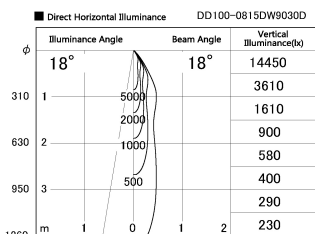

Item no. DD100-0815DW9030D

Series Name:  $\Phi$ 100 Spark (Deep Cone)

With Dark Mirror Reflector

Installation	Recessed mount
Type	
Fixture wattage	6.7W
Beam angle	18 deg
Color Temp.	3000K
CRI	Ra>85
Luminous	581 lm
Body	Dia-cast aluminum
Body finish	N/A
Trim finish	White
Reflector finish	Dark Mirror
IP Rate	IP20
Light source	COB module
Input Voltage	AC220~240V
Dimming Type	Non-Dimmable
Certificate	CE, CCC
Cut Hole	100mm