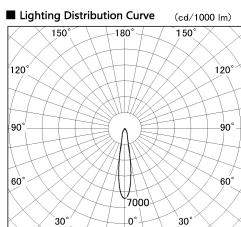

Item no. DD100-0815DW9035D

Series Name:  $\Phi$ 100 Spark (Deep Cone)

With Dark Mirror Reflector

|                  |                   |
|------------------|-------------------|
| Installation     | Recessed mount    |
| Type             |                   |
| Fixture wattage  | 6.7W              |
| Beam angle       | 18 deg            |
| Color Temp.      | 3500K             |
| CRI              | Ra>85             |
| Luminous         | 593 lm            |
| Body             | Dia-cast aluminum |
| Body finish      | N/A               |
| Trim finish      | White             |
| Reflector finish | Dark Mirror       |
| IP Rate          | IP20              |
| Light source     | COB module        |
| Input Voltage    | AC220~240V        |
| Dimming Type     | Non-Dimmable      |
| Certificate      | CE, CCC           |
| Cut Hole         | 100mm             |