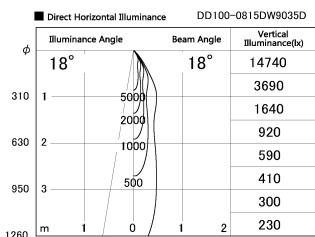

Item no. DD100-0815DW9035D

Series Name:  $\Phi$ 100 Spark (Deep Cone)

With Dark Mirror Reflector

|                  |                   |
|------------------|-------------------|
| Installation     | Recessed mount    |
| Type             |                   |
| Fixture wattage  | 6.7W              |
| Beam angle       | 18 deg            |
| Color Temp.      | 3500K             |
| CRI              | Ra>85             |
| Luminous         | 593 lm            |
| Body             | Dia-cast aluminum |
| Body finish      | N/A               |
| Trim finish      | White             |
| Reflector finish | Dark Mirror       |
| IP Rate          | IP20              |
| Light source     | COB module        |
| Input Voltage    | AC220~240V        |
| Dimming Type     | Non-Dimmable      |
| Certificate      | CE, CCC           |
| Cut Hole         | 100mm             |