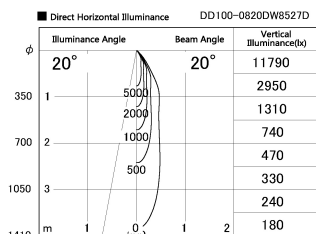

Item no. DD100-0820DW8527D

Series Name: Φ 100 Spark (Deep Cone)

With Dark Mirror Reflector

Installation	Recessed mount
Type	
Fixture wattage	6.7W
Beam angle	20 deg
Color Temp.	2700K
CRI	Ra>85
Luminous	581 lm
Body	Dia-cast aluminum
Body finish	N/A
Trim finish	White
Reflector finish	Dark Mirror
IP Rate	IP20
Light source	COB module
Input Voltage	AC220~240V
Dimming Type	Non-Dimmable
Certificate	CE, CCC
Cut Hole	100mm