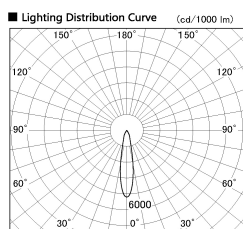

Item no. DD100-0820DW8527D

Series Name: Φ 100 Spark (Deep Cone)

With Dark Mirror Reflector

Installation	Recessed mount
Type	
Fixture wattage	6.7W
Beam angle	20 deg
Color Temp.	2700K
CRI	Ra>85
Luminous	581 lm
Body	Dia-cast aluminum
Body finish	N/A
Trim finish	White
Reflector finish	Dark Mirror
IP Rate	IP20
Light source	COB module
Input Voltage	AC220~240V
Dimming Type	Non-Dimmable
Certificate	CE, CCC
Cut Hole	100mm