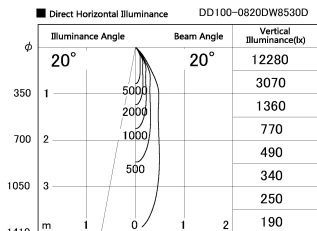

Item no. DD100-0820DW8530D

Series Name: Φ 100 Spark (Deep Cone)

With Dark Mirror Reflector

Installation	Recessed mount
Type	
Fixture wattage	6.7W
Beam angle	20 deg
Color Temp.	3000K
CRI	Ra>85
Luminous	605 lm
Body	Dia-cast aluminum
Body finish	N/A
Trim finish	White
Reflector finish	Dark Mirror
IP Rate	IP20
Light source	COB module
Input Voltage	AC220~240V
Dimming Type	Non-Dimmable
Certificate	CE, CCC
Cut Hole	100mm