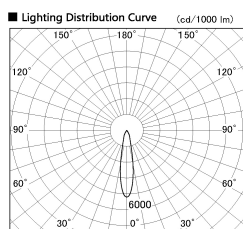

Item no. DD100-0820DW8530D

Series Name: Φ 100 Spark (Deep Cone)

With Dark Mirror Reflector

Installation	Recessed mount
Type	
Fixture wattage	6.7W
Beam angle	20 deg
Color Temp.	3000K
CRI	Ra>85
Luminous	605 lm
Body	Dia-cast aluminum
Body finish	N/A
Trim finish	White
Reflector finish	Dark Mirror
IP Rate	IP20
Light source	COB module
Input Voltage	AC220~240V
Dimming Type	Non-Dimmable
Certificate	CE, CCC
Cut Hole	100mm