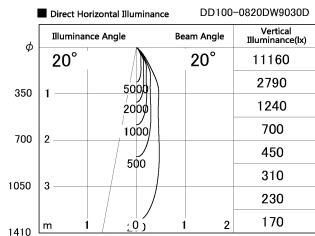

Item no. DD100-0820DW9030D

Series Name:  $\Phi$ 100 Spark (Deep Cone)

With Dark Mirror Reflector

Installation	Recessed mount
Type	
Fixture wattage	6.7W
Beam angle	20 deg
Color Temp.	3000K
CRI	Ra>90
Luminous	550 lm
Body	Dia-cast aluminum
Body finish	N/A
Trim finish	White
Reflector finish	Dark Mirror
IP Rate	IP20
Light source	COB module
Input Voltage	AC220~240V
Dimming Type	Non-Dimmable
Certificate	CE, CCC
Cut Hole	100mm