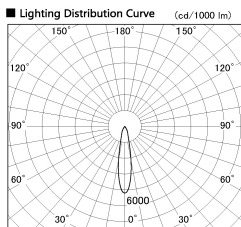

Item no. DD100-0820DW9030D

Series Name:  $\Phi$ 100 Spark (Deep Cone)

With Dark Mirror Reflector

Installation	Recessed mount
Type	
Fixture wattage	6.7W
Beam angle	20 deg
Color Temp.	3000K
CRI	Ra>90
Luminous	550 lm
Body	Dia-cast aluminum
Body finish	N/A
Trim finish	White
Reflector finish	Dark Mirror
IP Rate	IP20
Light source	COB module
Input Voltage	AC220~240V
Dimming Type	Non-Dimmable
Certificate	CE, CCC
Cut Hole	100mm