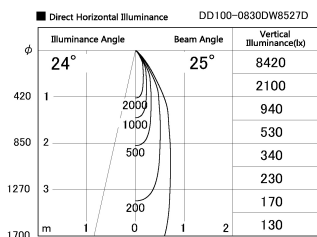

Item no. DD100-0830DW8527D

Series Name: Φ 100 Spark (Deep Cone)

With Dark Mirror Reflector

| | |
|------------------|------------------------------|
| Installation | Recessed mount |
| Type | Φ 100 Spark (Deep Cone) |
| Fixture wattage | 6.7W |
| Beam angle | 25 deg |
| Color Temp. | 2700K |
| CRI | Ra>85 |
| Luminous | 580 lm |
| Body | Dia-cast aluminum |
| Body finish | N/A |
| Trim finish | White |
| Reflector finish | Dark Mirror |
| IP Rate | IP20 |
| Light source | COB module |
| Input Voltage | AC220~240V |
| Dimming Type | Non-Dimmable |
| Certificate | CE, CCC |
| Cut Hole | 100mm |