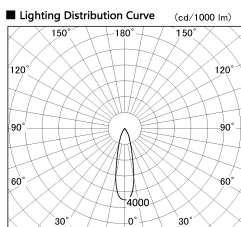

Item no. DD100-0830DW8527D

Series Name: Φ 100 Spark (Deep Cone)

With Dark Mirror Reflector

| | |
|------------------|------------------------------|
| Installation | Recessed mount |
| Type | Φ 100 Spark (Deep Cone) |
| Fixture wattage | 6.7W |
| Beam angle | 25 deg |
| Color Temp. | 2700K |
| CRI | Ra>85 |
| Luminous | 580 lm |
| Body | Dia-cast aluminum |
| Body finish | N/A |
| Trim finish | White |
| Reflector finish | Dark Mirror |
| IP Rate | IP20 |
| Light source | COB module |
| Input Voltage | AC220~240V |
| Dimming Type | Non-Dimmable |
| Certificate | CE, CCC |
| Cut Hole | 100mm |