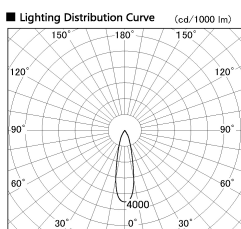

Item no. DD100-0830DW8527D

Series Name: Φ 100 Spark (Deep Cone)

With Dark Mirror Reflector

Installation	Recessed mount
Type	
Fixture wattage	6.7W
Beam angle	25 deg
Color Temp.	2700K
CRI	Ra>85
Luminous	580 lm
Body	Dia-cast aluminum
Body finish	N/A
Trim finish	White
Reflector finish	Dark Mirror
IP Rate	IP20
Light source	COB module
Input Voltage	AC220~240V
Dimming Type	Non-Dimmable
Certificate	CE, CCC
Cut Hole	100mm