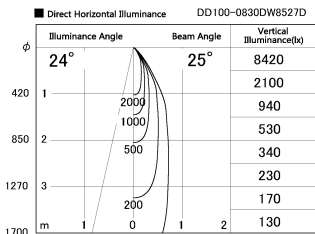

Item no. DD100-0830DW8527D

Series Name: Φ 100 Spark (Deep Cone)

With Dark Mirror Reflector

Installation	Recessed mount
Type	
Fixture wattage	6.7W
Beam angle	25 deg
Color Temp.	2700K
CRI	Ra>85
Luminous	580 lm
Body	Dia-cast aluminum
Body finish	N/A
Trim finish	White
Reflector finish	Dark Mirror
IP Rate	IP20
Light source	COB module
Input Voltage	AC220~240V
Dimming Type	Non-Dimmable
Certificate	CE, CCC
Cut Hole	100mm