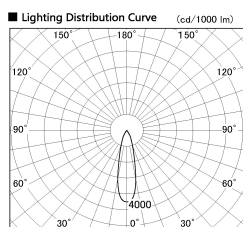

Item no. DD100-0830DW8530D

Series Name: Φ 100 Spark (Deep Cone)

With Dark Mirror Reflector

Installation	Recessed mount
Type	
Fixture wattage	6.7W
Beam angle	25 deg
Color Temp.	3000K
CRI	Ra>85
Luminous	604 lm
Body	Dia-cast aluminum
Body finish	N/A
Trim finish	White
Reflector finish	Dark Mirror
IP Rate	IP20
Light source	COB module
Input Voltage	AC220~240V
Dimming Type	Non-Dimmable
Certificate	CE, CCC
Cut Hole	100mm