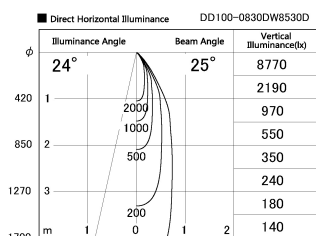

Item no. DD100-0830DW8530D

Series Name: Φ 100 Spark (Deep Cone)

With Dark Mirror Reflector

Installation	Recessed mount
Type	
Fixture wattage	6.7W
Beam angle	25 deg
Color Temp.	3000K
CRI	Ra>85
Luminous	604 lm
Body	Dia-cast aluminum
Body finish	N/A
Trim finish	White
Reflector finish	Dark Mirror
IP Rate	IP20
Light source	COB module
Input Voltage	AC220~240V
Dimming Type	Non-Dimmable
Certificate	CE, CCC
Cut Hole	100mm