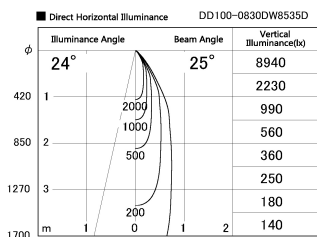

Item no. DD100-0830DW8535D

Series Name:  $\Phi$ 100 Spark (Deep Cone)

With Dark Mirror Reflector

Installation	Recessed mount
Type	
Fixture wattage	6.7W
Beam angle	25 deg
Color Temp.	3500K
CRI	Ra>85
Luminous	616 lm
Body	Dia-cast aluminum
Body finish	N/A
Trim finish	White
Reflector finish	Dark Mirror
IP Rate	IP20
Light source	COB module
Input Voltage	AC220~240V
Dimming Type	Non-Dimmable
Certificate	CE, CCC
Cut Hole	100mm