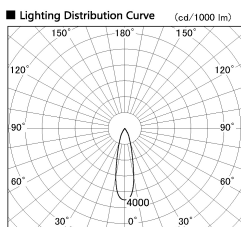

Item no. DD100-0830DW8535D

Series Name:  $\Phi$ 100 Spark (Deep Cone)

With Dark Mirror Reflector

Installation	Recessed mount
Type	
Fixture wattage	6.7W
Beam angle	25 deg
Color Temp.	3500K
CRI	Ra>85
Luminous	616 lm
Body	Dia-cast aluminum
Body finish	N/A
Trim finish	White
Reflector finish	Dark Mirror
IP Rate	IP20
Light source	COB module
Input Voltage	AC220~240V
Dimming Type	Non-Dimmable
Certificate	CE, CCC
Cut Hole	100mm