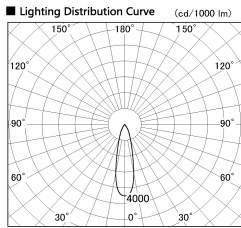

Item no. DD100-0830DW8540D

Series Name: Φ 100 Spark (Deep Cone)

With Dark Mirror Reflector

Installation	Recessed mount
Type	
Fixture wattage	6.7W
Beam angle	25 deg
Color Temp.	4000K
CRI	Ra>85
Luminous	622 lm
Body	Dia-cast aluminum
Body finish	N/A
Trim finish	White
Reflector finish	Dark Mirror
IP Rate	IP20
Light source	COB module
Input Voltage	AC220~240V
Dimming Type	Non-Dimmable
Certificate	CE, CCC
Cut Hole	100mm