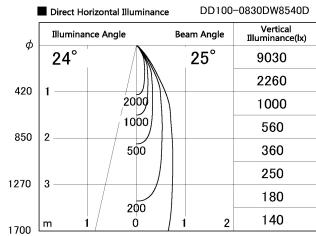

Item no. DD100-0830DW8540D

Series Name: Φ 100 Spark (Deep Cone)

With Dark Mirror Reflector

Installation	Recessed mount
Type	
Fixture wattage	6.7W
Beam angle	25 deg
Color Temp.	4000K
CRI	Ra>85
Luminous	622 lm
Body	Dia-cast aluminum
Body finish	N/A
Trim finish	White
Reflector finish	Dark Mirror
IP Rate	IP20
Light source	COB module
Input Voltage	AC220~240V
Dimming Type	Non-Dimmable
Certificate	CE, CCC
Cut Hole	100mm