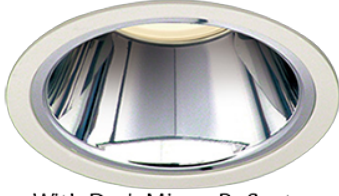

Item no. DD100-0830DW8540D

Series Name: Φ 100 Spark (Deep Cone)

With Dark Mirror Reflector

Installation	Recessed mount
Type	
Fixture wattage	6.7W
Beam angle	25 deg
Color Temp.	4000K
CRI	Ra>85
Luminous	622 lm
Body	Dia-cast aluminum
Body finish	N/A
Trim finish	White
Reflector finish	Dark Mirror
IP Rate	IP20
Light source	COB module
Input Voltage	AC220~240V
Dimming Type	Non-Dimmable
Certificate	CE, CCC
Cut Hole	100mm