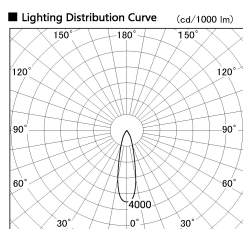

Item no. DD100-0830DW9030D

Series Name: Φ 100 Spark (Deep Cone)

With Dark Mirror Reflector

Installation	Recessed mount
Type	
Fixture wattage	6.7W
Beam angle	25 deg
Color Temp.	3000K
CRI	Ra>90
Luminous	549 lm
Body	Dia-cast aluminum
Body finish	N/A
Trim finish	White
Reflector finish	Dark Mirror
IP Rate	IP20
Light source	COB module
Input Voltage	AC220~240V
Dimming Type	Non-Dimmable
Certificate	CE, CCC
Cut Hole	100mm