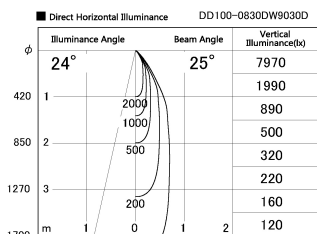

Item no. DD100-0830DW9030D

Series Name: Φ 100 Spark (Deep Cone)

With Dark Mirror Reflector

Installation	Recessed mount
Type	
Fixture wattage	6.7W
Beam angle	25 deg
Color Temp.	3000K
CRI	Ra>90
Luminous	549 lm
Body	Dia-cast aluminum
Body finish	N/A
Trim finish	White
Reflector finish	Dark Mirror
IP Rate	IP20
Light source	COB module
Input Voltage	AC220~240V
Dimming Type	Non-Dimmable
Certificate	CE, CCC
Cut Hole	100mm