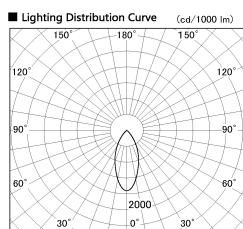

Item no. DD100-1450DW8527D

Series Name: Φ 100 Spark (Deep Cone)

With Dark Mirror Reflector

| | |
|------------------|-------------------|
| Installation | Recessed mount |
| Type | |
| Fixture wattage | 13.4W |
| Beam angle | 44 deg |
| Color Temp. | 2700K |
| CRI | Ra>85 |
| Luminous | 1023 lm |
| Body | Dia-cast aluminum |
| Body finish | N/A |
| Trim finish | White |
| Reflector finish | Dark Mirror |
| IP Rate | IP20 |
| Light source | COB module |
| Input Voltage | AC220~240V |
| Dimming Type | Non-Dimmable |
| Certificate | CE, CCC |
| Cut Hole | 100mm |