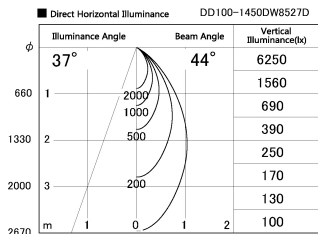

Item no. DD100-1450DW8527D

Series Name: Φ 100 Spark (Deep Cone)

With Dark Mirror Reflector

| | |
|------------------|-------------------|
| Installation | Recessed mount |
| Type | |
| Fixture wattage | 13.4W |
| Beam angle | 44 deg |
| Color Temp. | 2700K |
| CRI | Ra>85 |
| Luminous | 1023 lm |
| Body | Dia-cast aluminum |
| Body finish | N/A |
| Trim finish | White |
| Reflector finish | Dark Mirror |
| IP Rate | IP20 |
| Light source | COB module |
| Input Voltage | AC220~240V |
| Dimming Type | Non-Dimmable |
| Certificate | CE, CCC |
| Cut Hole | 100mm |