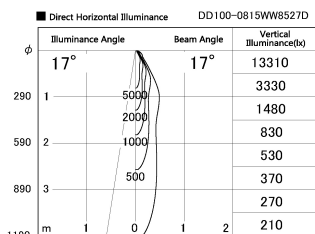

Item no. DD100-0815WW8527D

Series Name: Φ 100 Spark (Deep Cone)

Installation	Recessed mount
Type	
Fixture wattage	6.7W
Beam angle	17 deg
Color Temp.	2700K
CRI	Ra>85
Luminous	559 lm
Body	Dia-cast aluminum
Body finish	N/A
Trim finish	White
Reflector finish	White
IP Rate	IP20
Light source	COB module
Input Voltage	AC220~240V
Dimming Type	Non-Dimmable
Certificate	CE, CCC
Cut Hole	100mm