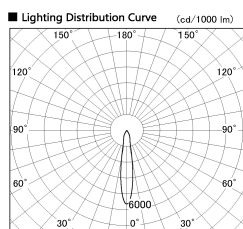

Item no. DD100-0815WW8527D

Series Name: Φ 100 Spark (Deep Cone)

Installation	Recessed mount
Type	
Fixture wattage	6.7W
Beam angle	17 deg
Color Temp.	2700K
CRI	Ra>85
Luminous	559 lm
Body	Dia-cast aluminum
Body finish	N/A
Trim finish	White
Reflector finish	White
IP Rate	IP20
Light source	COB module
Input Voltage	AC220~240V
Dimming Type	Non-Dimmable
Certificate	CE, CCC
Cut Hole	100mm