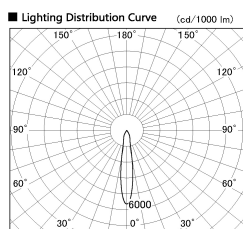

Item no. DD100-0815WW8530D

Series Name: Φ 100 Spark (Deep Cone)

Installation	Recessed mount
Type	Φ 100 Spark (Deep Cone)
Fixture wattage	6.7W
Beam angle	17 deg
Color Temp.	3000K
CRI	Ra>85
Luminous	583 lm
Body	Dia-cast aluminum
Body finish	N/A
Trim finish	White
Reflector finish	White
IP Rate	IP20
Light source	COB module
Input Voltage	AC220~240V
Dimming Type	Non-Dimmable
Certificate	CE, CCC
Cut Hole	100mm