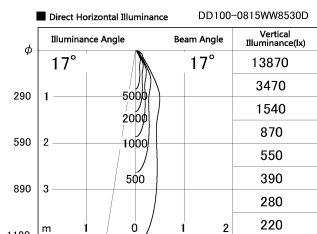

Item no. DD100-0815WW8530D

Series Name: Φ 100 Spark (Deep Cone)

Installation	Recessed mount
Type	Φ 100 Spark (Deep Cone)
Fixture wattage	6.7W
Beam angle	17 deg
Color Temp.	3000K
CRI	Ra>85
Luminous	583 lm
Body	Dia-cast aluminum
Body finish	N/A
Trim finish	White
Reflector finish	White
IP Rate	IP20
Light source	COB module
Input Voltage	AC220~240V
Dimming Type	Non-Dimmable
Certificate	CE, CCC
Cut Hole	100mm