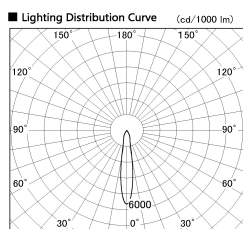

Item no. DD100-0815WW8530D

Series Name: Φ 100 Spark (Deep Cone)

Installation	Recessed mount
Type	
Fixture wattage	6.7W
Beam angle	17 deg
Color Temp.	3000K
CRI	Ra>85
Luminous	583 lm
Body	Dia-cast aluminum
Body finish	N/A
Trim finish	White
Reflector finish	White
IP Rate	IP20
Light source	COB module
Input Voltage	AC220~240V
Dimming Type	Non-Dimmable
Certificate	CE, CCC
Cut Hole	100mm