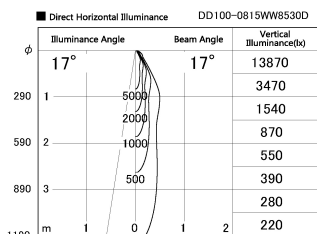

Item no. DD100-0815WW8530D

Series Name: Φ 100 Spark (Deep Cone)

Installation	Recessed mount
Type	
Fixture wattage	6.7W
Beam angle	17 deg
Color Temp.	3000K
CRI	Ra>85
Luminous	583 lm
Body	Dia-cast aluminum
Body finish	N/A
Trim finish	White
Reflector finish	White
IP Rate	IP20
Light source	COB module
Input Voltage	AC220~240V
Dimming Type	Non-Dimmable
Certificate	CE, CCC
Cut Hole	100mm