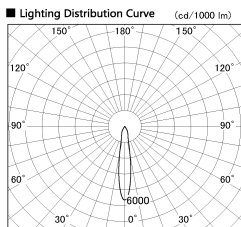

Item no. DD100-0815WW8535D

Series Name: Φ 100 Spark (Deep Cone)

Installation	Recessed mount
Type	Φ 100 Spark (Deep Cone)
Fixture wattage	6.7W
Beam angle	17 deg
Color Temp.	3500K
CRI	Ra>85
Luminous	594 lm
Body	Dia-cast aluminum
Body finish	N/A
Trim finish	White
Reflector finish	White
IP Rate	IP20
Light source	COB module
Input Voltage	AC220~240V
Dimming Type	Non-Dimmable
Certificate	CE, CCC
Cut Hole	100mm