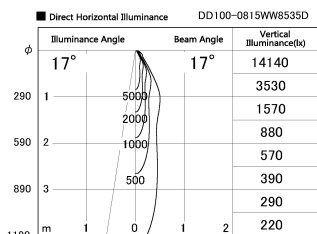

Item no. DD100-0815WW8535D

Series Name: Φ 100 Spark (Deep Cone)

Installation	Recessed mount
Type	
Fixture wattage	6.7W
Beam angle	17 deg
Color Temp.	3500K
CRI	Ra>85
Luminous	594 lm
Body	Dia-cast aluminum
Body finish	N/A
Trim finish	White
Reflector finish	White
IP Rate	IP20
Light source	COB module
Input Voltage	AC220~240V
Dimming Type	Non-Dimmable
Certificate	CE, CCC
Cut Hole	100mm