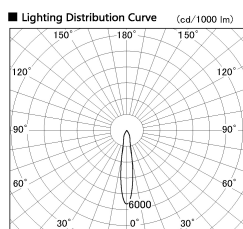

Item no. DD100-0815WW8535D

Series Name: Φ 100 Spark (Deep Cone)

Installation	Recessed mount
Type	
Fixture wattage	6.7W
Beam angle	17 deg
Color Temp.	3500K
CRI	Ra>85
Luminous	594 lm
Body	Dia-cast aluminum
Body finish	N/A
Trim finish	White
Reflector finish	White
IP Rate	IP20
Light source	COB module
Input Voltage	AC220~240V
Dimming Type	Non-Dimmable
Certificate	CE, CCC
Cut Hole	100mm