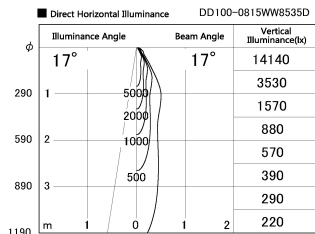

Item no. DD100-0815WW8535D

Series Name: Φ 100 Spark (Deep Cone)

Installation	Recessed mount
Type	Φ 100 Spark (Deep Cone)
Fixture wattage	6.7W
Beam angle	17 deg
Color Temp.	3500K
CRI	Ra>85
Luminous	594 lm
Body	Dia-cast aluminum
Body finish	N/A
Trim finish	White
Reflector finish	White
IP Rate	IP20
Light source	COB module
Input Voltage	AC220~240V
Dimming Type	Non-Dimmable
Certificate	CE, CCC
Cut Hole	100mm