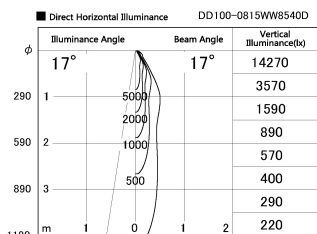

Item no. DD100-0815WW8540D

Series Name: Φ 100 Spark (Deep Cone)

Installation	Recessed mount
Type	
Fixture wattage	6.7W
Beam angle	17 deg
Color Temp.	4000K
CRI	Ra>85
Luminous	600 lm
Body	Dia-cast aluminum
Body finish	N/A
Trim finish	White
Reflector finish	White
IP Rate	IP20
Light source	COB module
Input Voltage	AC220~240V
Dimming Type	Non-Dimmable
Certificate	CE, CCC
Cut Hole	100mm