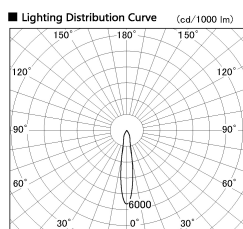

Item no. DD100-0815WW8540D

Series Name: Φ 100 Spark (Deep Cone)

Installation	Recessed mount
Type	
Fixture wattage	6.7W
Beam angle	17 deg
Color Temp.	4000K
CRI	Ra>85
Luminous	600 lm
Body	Dia-cast aluminum
Body finish	N/A
Trim finish	White
Reflector finish	White
IP Rate	IP20
Light source	COB module
Input Voltage	AC220~240V
Dimming Type	Non-Dimmable
Certificate	CE, CCC
Cut Hole	100mm