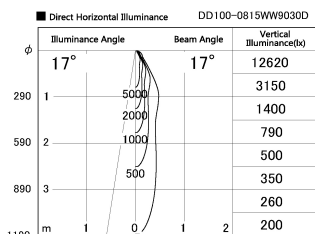

Item no. DD100-0815WW9030D

Series Name: Φ 100 Spark (Deep Cone)

Installation	Recessed mount
Type	
Fixture wattage	6.7W
Beam angle	17 deg
Color Temp.	3000K
CRI	Ra>90
Luminous	564 lm
Body	Dia-cast aluminum
Body finish	N/A
Trim finish	White
Reflector finish	White
IP Rate	IP20
Light source	COB module
Input Voltage	AC220~240V
Dimming Type	Non-Dimmable
Certificate	CE, CCC
Cut Hole	100mm