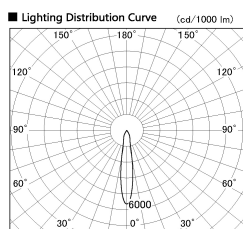

Item no. DD100-0815WW9030D

Series Name: Φ 100 Spark (Deep Cone)

Installation	Recessed mount
Type	
Fixture wattage	6.7W
Beam angle	17 deg
Color Temp.	3000K
CRI	Ra>90
Luminous	564 lm
Body	Dia-cast aluminum
Body finish	N/A
Trim finish	White
Reflector finish	White
IP Rate	IP20
Light source	COB module
Input Voltage	AC220~240V
Dimming Type	Non-Dimmable
Certificate	CE, CCC
Cut Hole	100mm