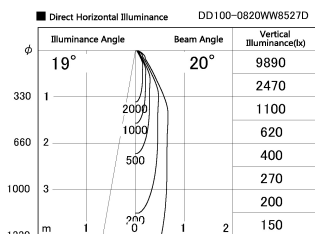

Item no. DD100-0820WW8527D

Series Name: Φ 100 Spark (Deep Cone)

Installation	Recessed mount
Type	
Fixture wattage	6.7W
Beam angle	20 deg
Color Temp.	2700K
CRI	Ra>85
Luminous	529 lm
Body	Dia-cast aluminum
Body finish	N/A
Trim finish	White
Reflector finish	White
IP Rate	IP20
Light source	COB module
Input Voltage	AC220~240V
Dimming Type	Non-Dimmable
Certificate	CE, CCC
Cut Hole	100mm