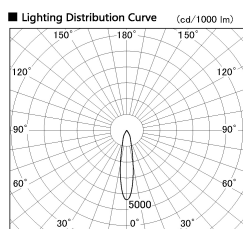

Item no. DD100-0820WW8527D

Series Name: Φ 100 Spark (Deep Cone)

Installation	Recessed mount
Type	Φ 100 Spark (Deep Cone)
Fixture wattage	6.7W
Beam angle	20 deg
Color Temp.	2700K
CRI	Ra>85
Luminous	529 lm
Body	Dia-cast aluminum
Body finish	N/A
Trim finish	White
Reflector finish	White
IP Rate	IP20
Light source	COB module
Input Voltage	AC220~240V
Dimming Type	Non-Dimmable
Certificate	CE, CCC
Cut Hole	100mm