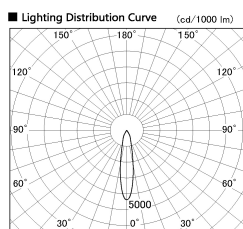

Item no. DD100-0820WW8527D

Series Name: Φ 100 Spark (Deep Cone)

Installation	Recessed mount
Type	
Fixture wattage	6.7W
Beam angle	20 deg
Color Temp.	2700K
CRI	Ra>85
Luminous	529 lm
Body	Dia-cast aluminum
Body finish	N/A
Trim finish	White
Reflector finish	White
IP Rate	IP20
Light source	COB module
Input Voltage	AC220~240V
Dimming Type	Non-Dimmable
Certificate	CE, CCC
Cut Hole	100mm