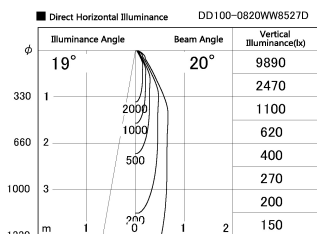

Item no. DD100-0820WW8527D

Series Name: Φ 100 Spark (Deep Cone)

Installation	Recessed mount
Type	Φ 100 Spark (Deep Cone)
Fixture wattage	6.7W
Beam angle	20 deg
Color Temp.	2700K
CRI	Ra>85
Luminous	529 lm
Body	Dia-cast aluminum
Body finish	N/A
Trim finish	White
Reflector finish	White
IP Rate	IP20
Light source	COB module
Input Voltage	AC220~240V
Dimming Type	Non-Dimmable
Certificate	CE, CCC
Cut Hole	100mm