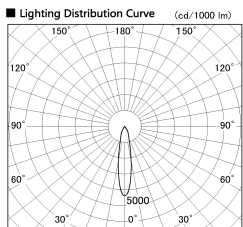

Item no. DD100-0820WW8530D

Series Name: Φ 100 Spark (Deep Cone)

Installation	Recessed mount
Type	
Fixture wattage	6.7W
Beam angle	20 deg
Color Temp.	3000K
CRI	Ra>85
Luminous	551 lm
Body	Dia-cast aluminum
Body finish	N/A
Trim finish	White
Reflector finish	White
IP Rate	IP20
Light source	COB module
Input Voltage	AC220~240V
Dimming Type	Non-Dimmable
Certificate	CE, CCC
Cut Hole	100mm