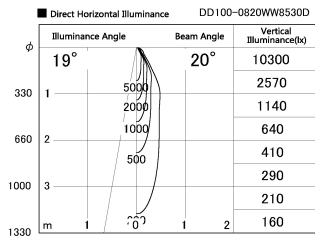

Item no. DD100-0820WW8530D

Series Name: Φ 100 Spark (Deep Cone)

Installation	Recessed mount
Type	
Fixture wattage	6.7W
Beam angle	20 deg
Color Temp.	3000K
CRI	Ra>85
Luminous	551 lm
Body	Dia-cast aluminum
Body finish	N/A
Trim finish	White
Reflector finish	White
IP Rate	IP20
Light source	COB module
Input Voltage	AC220~240V
Dimming Type	Non-Dimmable
Certificate	CE, CCC
Cut Hole	100mm