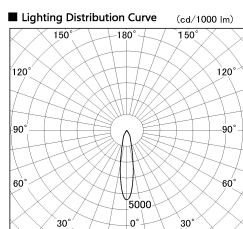

Item no. DD100-0820WW8535D

Series Name:  $\Phi$ 100 Spark (Deep Cone)

Installation	Recessed mount
Type	
Fixture wattage	6.7W
Beam angle	20 deg
Color Temp.	3500K
CRI	Ra>85
Luminous	562 lm
Body	Dia-cast aluminum
Body finish	N/A
Trim finish	White
Reflector finish	White
IP Rate	IP20
Light source	COB module
Input Voltage	AC220~240V
Dimming Type	Non-Dimmable
Certificate	CE, CCC
Cut Hole	100mm