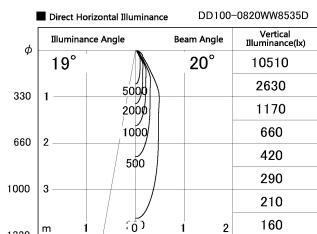

Item no. DD100-0820WW8535D

Series Name:  $\Phi$ 100 Spark (Deep Cone)

Installation	Recessed mount
Type	
Fixture wattage	6.7W
Beam angle	20 deg
Color Temp.	3500K
CRI	Ra>85
Luminous	562 lm
Body	Dia-cast aluminum
Body finish	N/A
Trim finish	White
Reflector finish	White
IP Rate	IP20
Light source	COB module
Input Voltage	AC220~240V
Dimming Type	Non-Dimmable
Certificate	CE, CCC
Cut Hole	100mm