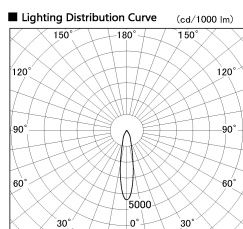

Item no. DD100-0820WW9027D

Series Name:  $\Phi$ 100 Spark (Deep Cone)

Installation	Recessed mount
Type	
Fixture wattage	6.7W
Beam angle	20 deg
Color Temp.	2700K
CRI	Ra>90
Luminous	512 lm
Body	Dia-cast aluminum
Body finish	N/A
Trim finish	White
Reflector finish	White
IP Rate	IP20
Light source	COB module
Input Voltage	AC220~240V
Dimming Type	Non-Dimmable
Certificate	CE, CCC
Cut Hole	100mm