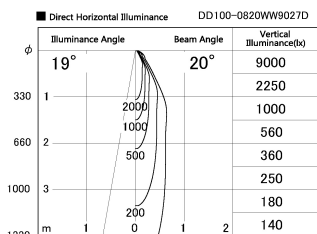

Item no. DD100-0820WW9027D

Series Name:  $\Phi$ 100 Spark (Deep Cone)

Installation	Recessed mount
Type	
Fixture wattage	6.7W
Beam angle	20 deg
Color Temp.	2700K
CRI	Ra>90
Luminous	512 lm
Body	Dia-cast aluminum
Body finish	N/A
Trim finish	White
Reflector finish	White
IP Rate	IP20
Light source	COB module
Input Voltage	AC220~240V
Dimming Type	Non-Dimmable
Certificate	CE, CCC
Cut Hole	100mm