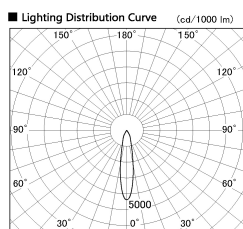

Item no. DD100-0820WW9030D

Series Name: Φ 100 Spark (Deep Cone)

Installation	Recessed mount
Type	
Fixture wattage	6.7W
Beam angle	20 deg
Color Temp.	3000K
CRI	Ra>90
Luminous	533 lm
Body	Dia-cast aluminum
Body finish	N/A
Trim finish	White
Reflector finish	White
IP Rate	IP20
Light source	COB module
Input Voltage	AC220~240V
Dimming Type	Non-Dimmable
Certificate	CE, CCC
Cut Hole	100mm