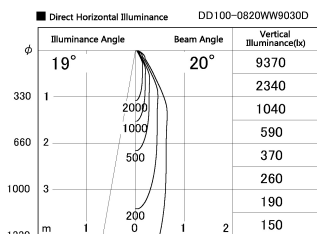

Item no. DD100-0820WW9030D

Series Name: Φ 100 Spark (Deep Cone)

Installation	Recessed mount
Type	
Fixture wattage	6.7W
Beam angle	20 deg
Color Temp.	3000K
CRI	Ra>90
Luminous	533 lm
Body	Dia-cast aluminum
Body finish	N/A
Trim finish	White
Reflector finish	White
IP Rate	IP20
Light source	COB module
Input Voltage	AC220~240V
Dimming Type	Non-Dimmable
Certificate	CE, CCC
Cut Hole	100mm