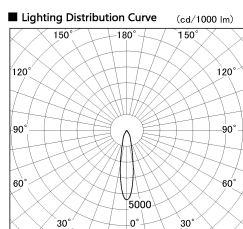

Item no. DD100-0820WW9035D

Series Name:  $\Phi$ 100 Spark (Deep Cone)

Installation	Recessed mount
Type	
Fixture wattage	6.7W
Beam angle	20 deg
Color Temp.	3500K
CRI	Ra>90
Luminous	544 lm
Body	Dia-cast aluminum
Body finish	N/A
Trim finish	White
Reflector finish	White
IP Rate	IP20
Light source	COB module
Input Voltage	AC220~240V
Dimming Type	Non-Dimmable
Certificate	CE, CCC
Cut Hole	100mm