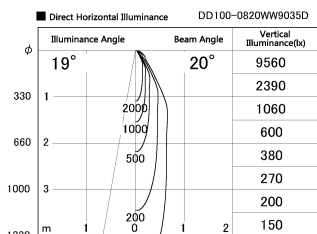

Item no. DD100-0820WW9035D

Series Name:  $\Phi$ 100 Spark (Deep Cone)

Installation	Recessed mount
Type	
Fixture wattage	6.7W
Beam angle	20 deg
Color Temp.	3500K
CRI	Ra>90
Luminous	544 lm
Body	Dia-cast aluminum
Body finish	N/A
Trim finish	White
Reflector finish	White
IP Rate	IP20
Light source	COB module
Input Voltage	AC220~240V
Dimming Type	Non-Dimmable
Certificate	CE, CCC
Cut Hole	100mm