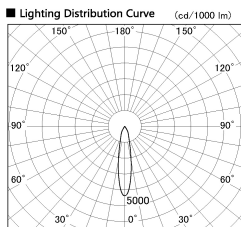

Item no. DD100-0820WW9040D

Series Name: Φ 100 Spark (Deep Cone)

Installation Recessed mount

Type

Fixture wattage 6.7W

Beam angle 20 deg

Color Temp. 4000K

CRI Ra>90

Luminous 549 lm

Body Dia-cast aluminum

Body finish N/A

Trim finish White

Reflector finish White

IP Rate IP20

Light source COB module

Input Voltage AC220~240V