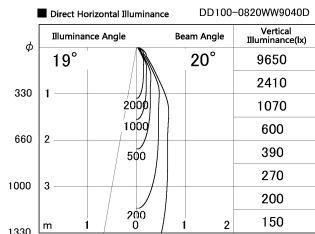

Item no. DD100-0820WW9040D

Series Name: Φ 100 Spark (Deep Cone)

Installation Recessed mount

Type

Fixture wattage 6.7W

Beam angle 20 deg

Color Temp. 4000K

CRI Ra>90

Luminous 549 lm

Body Dia-cast aluminum

Body finish N/A

Trim finish White

Reflector finish White

IP Rate IP20

Light source COB module

Input Voltage AC220~240V