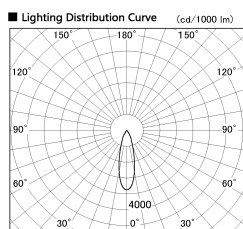

Item no. DD100-0830WW8527D

Series Name: Φ 100 Spark (Deep Cone)

Installation	Recessed mount
Type	
Fixture wattage	6.7W
Beam angle	28 deg
Color Temp.	2700K
CRI	Ra>85
Luminous	534 lm
Body	Dia-cast aluminum
Body finish	N/A
Trim finish	White
Reflector finish	White
IP Rate	IP20
Light source	COB module
Input Voltage	AC220~240V
Dimming Type	Non-Dimmable
Certificate	CE, CCC
Cut Hole	100mm