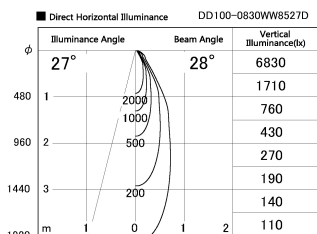

Item no. DD100-0830WW8527D

Series Name: Φ 100 Spark (Deep Cone)

Installation	Recessed mount
Type	
Fixture wattage	6.7W
Beam angle	28 deg
Color Temp.	2700K
CRI	Ra>85
Luminous	534 lm
Body	Dia-cast aluminum
Body finish	N/A
Trim finish	White
Reflector finish	White
IP Rate	IP20
Light source	COB module
Input Voltage	AC220~240V
Dimming Type	Non-Dimmable
Certificate	CE, CCC
Cut Hole	100mm