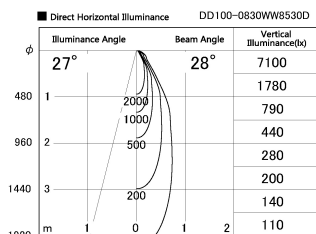

Item no. DD100-0830WW8530D

Series Name: Φ 100 Spark (Deep Cone)

Installation	Recessed mount
Type	
Fixture wattage	6.7W
Beam angle	28 deg
Color Temp.	3000K
CRI	Ra>85
Luminous	556 lm
Body	Dia-cast aluminum
Body finish	N/A
Trim finish	White
Reflector finish	White
IP Rate	IP20
Light source	COB module
Input Voltage	AC220~240V
Dimming Type	Non-Dimmable
Certificate	CE, CCC
Cut Hole	100mm