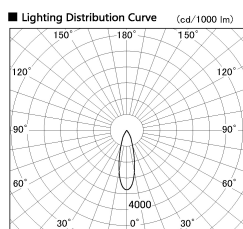

Item no. DD100-0830WW8530D

Series Name: Φ 100 Spark (Deep Cone)

Installation	Recessed mount
Type	
Fixture wattage	6.7W
Beam angle	28 deg
Color Temp.	3000K
CRI	Ra>85
Luminous	556 lm
Body	Dia-cast aluminum
Body finish	N/A
Trim finish	White
Reflector finish	White
IP Rate	IP20
Light source	COB module
Input Voltage	AC220~240V
Dimming Type	Non-Dimmable
Certificate	CE, CCC
Cut Hole	100mm