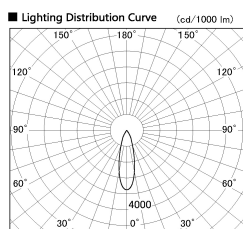

Item no. DD100-0830WW8535D

Series Name: Φ 100 Spark (Deep Cone)

Installation	Recessed mount
Type	
Fixture wattage	6.7W
Beam angle	28 deg
Color Temp.	3500K
CRI	Ra>85
Luminous	567 lm
Body	Dia-cast aluminum
Body finish	N/A
Trim finish	White
Reflector finish	White
IP Rate	IP20
Light source	COB module
Input Voltage	AC220~240V
Dimming Type	Non-Dimmable
Certificate	CE, CCC
Cut Hole	100mm