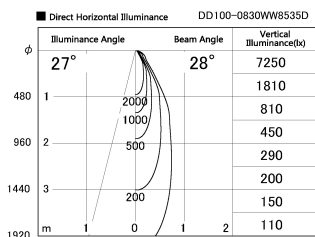

Item no. DD100-0830WW8535D

Series Name: Φ 100 Spark (Deep Cone)

Installation	Recessed mount
Type	
Fixture wattage	6.7W
Beam angle	28 deg
Color Temp.	3500K
CRI	Ra>85
Luminous	567 lm
Body	Dia-cast aluminum
Body finish	N/A
Trim finish	White
Reflector finish	White
IP Rate	IP20
Light source	COB module
Input Voltage	AC220~240V
Dimming Type	Non-Dimmable
Certificate	CE, CCC
Cut Hole	100mm