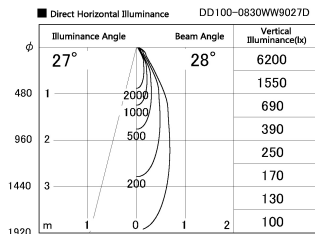

Item no. DD100-0830WW9027D

Series Name: Φ 100 Spark (Deep Cone)

Installation Recessed mount

Type

Fixture wattage 6.7W

Beam angle 28 deg

Color Temp. 2700K

CRI Ra>90

Luminous 516 lm

Body Dia-cast aluminum

Body finish N/A

Trim finish White

Reflector finish White

IP Rate IP20

Light source COB module

Input Voltage AC220~240V