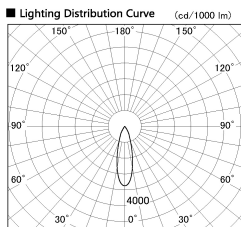

Item no. DD100-0830WW9027D

Series Name: Φ 100 Spark (Deep Cone)

Installation Recessed mount

Type

Fixture wattage 6.7W

Beam angle 28 deg

Color Temp. 2700K

CRI Ra>90

Luminous 516 lm

Body Dia-cast aluminum

Body finish N/A

Trim finish White

Reflector finish White

IP Rate IP20

Light source COB module

Input Voltage AC220~240V