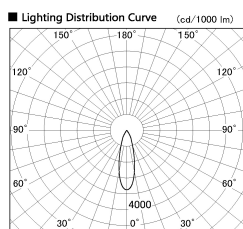

Item no. DD100-0830WW9030D

Series Name: Φ 100 Spark (Deep Cone)

Installation	Recessed mount
Type	
Fixture wattage	6.7W
Beam angle	28 deg
Color Temp.	3000K
CRI	Ra>90
Luminous	538 lm
Body	Dia-cast aluminum
Body finish	N/A
Trim finish	White
Reflector finish	White
IP Rate	IP20
Light source	COB module
Input Voltage	AC220~240V
Dimming Type	Non-Dimmable
Certificate	CE, CCC
Cut Hole	100mm