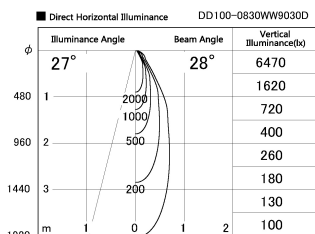

Item no. DD100-0830WW9030D

Series Name: Φ 100 Spark (Deep Cone)

Installation	Recessed mount
Type	Φ 100 Spark (Deep Cone)
Fixture wattage	6.7W
Beam angle	28 deg
Color Temp.	3000K
CRI	Ra>90
Luminous	538 lm
Body	Dia-cast aluminum
Body finish	N/A
Trim finish	White
Reflector finish	White
IP Rate	IP20
Light source	COB module
Input Voltage	AC220~240V
Dimming Type	Non-Dimmable
Certificate	CE, CCC
Cut Hole	100mm