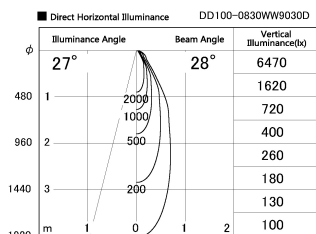

Item no. DD100-0830WW9030D

Series Name: Φ 100 Spark (Deep Cone)

Installation	Recessed mount
Type	
Fixture wattage	6.7W
Beam angle	28 deg
Color Temp.	3000K
CRI	Ra>90
Luminous	538 lm
Body	Dia-cast aluminum
Body finish	N/A
Trim finish	White
Reflector finish	White
IP Rate	IP20
Light source	COB module
Input Voltage	AC220~240V
Dimming Type	Non-Dimmable
Certificate	CE, CCC
Cut Hole	100mm