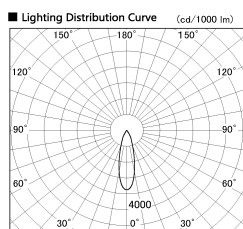

Item no. DD100-0830WW9030D

Series Name: Φ 100 Spark (Deep Cone)

Installation	Recessed mount
Type	Φ 100 Spark (Deep Cone)
Fixture wattage	6.7W
Beam angle	28 deg
Color Temp.	3000K
CRI	Ra>90
Luminous	538 lm
Body	Dia-cast aluminum
Body finish	N/A
Trim finish	White
Reflector finish	White
IP Rate	IP20
Light source	COB module
Input Voltage	AC220~240V
Dimming Type	Non-Dimmable
Certificate	CE, CCC
Cut Hole	100mm