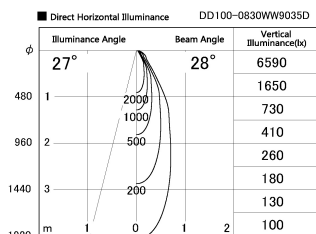

Item no. DD100-0830WW9035D

Series Name:  $\Phi$ 100 Spark (Deep Cone)

Installation	Recessed mount
Type	
Fixture wattage	6.7W
Beam angle	28 deg
Color Temp.	3500K
CRI	Ra>90
Luminous	548 lm
Body	Dia-cast aluminum
Body finish	N/A
Trim finish	White
Reflector finish	White
IP Rate	IP20
Light source	COB module
Input Voltage	AC220~240V
Dimming Type	Non-Dimmable
Certificate	CE, CCC
Cut Hole	100mm