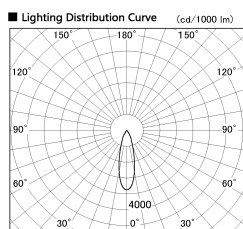

Item no. DD100-0830WW9035D

Series Name:  $\Phi$ 100 Spark (Deep Cone)

Installation	Recessed mount
Type	
Fixture wattage	6.7W
Beam angle	28 deg
Color Temp.	3500K
CRI	Ra>90
Luminous	548 lm
Body	Dia-cast aluminum
Body finish	N/A
Trim finish	White
Reflector finish	White
IP Rate	IP20
Light source	COB module
Input Voltage	AC220~240V
Dimming Type	Non-Dimmable
Certificate	CE, CCC
Cut Hole	100mm