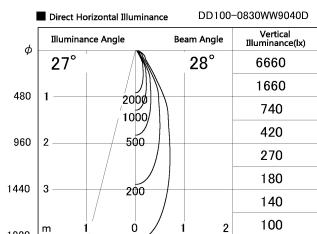

Item no. DD100-0830WW9040D

Series Name: Φ 100 Spark (Deep Cone)

Installation	Recessed mount
Type	
Fixture wattage	6.7W
Beam angle	28 deg
Color Temp.	4000K
CRI	Ra>90
Luminous	554 lm
Body	Dia-cast aluminum
Body finish	N/A
Trim finish	White
Reflector finish	White
IP Rate	IP20
Light source	COB module
Input Voltage	AC220~240V
Dimming Type	Non-Dimmable
Certificate	CE, CCC
Cut Hole	100mm