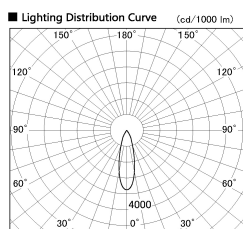

Item no. DD100-0830WW9040D

Series Name: Φ 100 Spark (Deep Cone)

Installation	Recessed mount
Type	
Fixture wattage	6.7W
Beam angle	28 deg
Color Temp.	4000K
CRI	Ra>90
Luminous	554 lm
Body	Dia-cast aluminum
Body finish	N/A
Trim finish	White
Reflector finish	White
IP Rate	IP20
Light source	COB module
Input Voltage	AC220~240V
Dimming Type	Non-Dimmable
Certificate	CE, CCC
Cut Hole	100mm