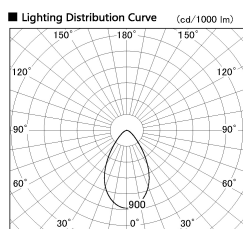

Item no. DD100-0850WW8527D

Series Name: Φ 100 Spark (Deep Cone)

Installation	Recessed mount
Type	
Fixture wattage	6.7W
Beam angle	60 deg
Color Temp.	2700K
CRI	Ra>85
Luminous	481 lm
Body	Dia-cast aluminum
Body finish	N/A
Trim finish	White
Reflector finish	White
IP Rate	IP20
Light source	COB module
Input Voltage	AC220~240V
Dimming Type	Non-Dimmable
Certificate	CE, CCC
Cut Hole	100mm