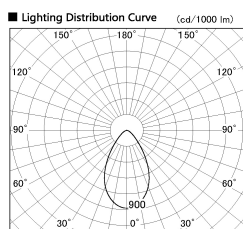

Item no. DD100-0850WW8527D

Series Name: Φ 100 Spark (Deep Cone)

Installation	Recessed mount
Type	Φ 100 Spark (Deep Cone)
Fixture wattage	6.7W
Beam angle	60 deg
Color Temp.	2700K
CRI	Ra>85
Luminous	481 lm
Body	Dia-cast aluminum
Body finish	N/A
Trim finish	White
Reflector finish	White
IP Rate	IP20
Light source	COB module
Input Voltage	AC220~240V
Dimming Type	Non-Dimmable
Certificate	CE, CCC
Cut Hole	100mm