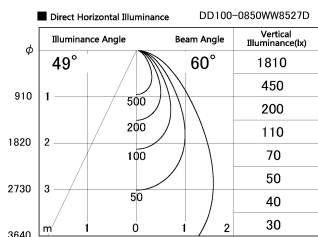

Item no. DD100-0850WW8527D

Series Name: Φ 100 Spark (Deep Cone)

Installation	Recessed mount
Type	Φ 100 Spark (Deep Cone)
Fixture wattage	6.7W
Beam angle	60 deg
Color Temp.	2700K
CRI	Ra>85
Luminous	481 lm
Body	Dia-cast aluminum
Body finish	N/A
Trim finish	White
Reflector finish	White
IP Rate	IP20
Light source	COB module
Input Voltage	AC220~240V
Dimming Type	Non-Dimmable
Certificate	CE, CCC
Cut Hole	100mm