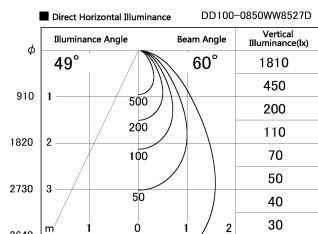

Item no. DD100-0850WW8527D

Series Name: Φ 100 Spark (Deep Cone)

Installation	Recessed mount
Type	
Fixture wattage	6.7W
Beam angle	60 deg
Color Temp.	2700K
CRI	Ra>85
Luminous	481 lm
Body	Dia-cast aluminum
Body finish	N/A
Trim finish	White
Reflector finish	White
IP Rate	IP20
Light source	COB module
Input Voltage	AC220~240V
Dimming Type	Non-Dimmable
Certificate	CE, CCC
Cut Hole	100mm