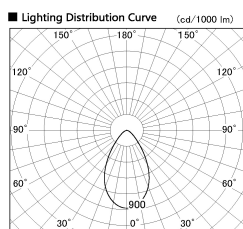

Item no. DD100-0850WW8530D

Series Name: Φ 100 Spark (Deep Cone)

Installation	Recessed mount
Type	Φ 100 Spark (Deep Cone)
Fixture wattage	6.7W
Beam angle	60 deg
Color Temp.	3000K
CRI	Ra>85
Luminous	501 lm
Body	Dia-cast aluminum
Body finish	N/A
Trim finish	White
Reflector finish	White
IP Rate	IP20
Light source	COB module
Input Voltage	AC220~240V
Dimming Type	Non-Dimmable
Certificate	CE, CCC
Cut Hole	100mm