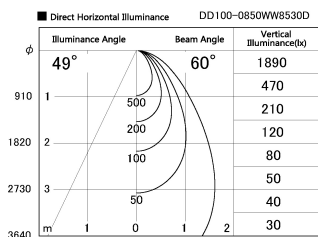

Item no. DD100-0850WW8530D

Series Name: Φ 100 Spark (Deep Cone)

Installation	Recessed mount
Type	Φ 100 Spark (Deep Cone)
Fixture wattage	6.7W
Beam angle	60 deg
Color Temp.	3000K
CRI	Ra>85
Luminous	501 lm
Body	Dia-cast aluminum
Body finish	N/A
Trim finish	White
Reflector finish	White
IP Rate	IP20
Light source	COB module
Input Voltage	AC220~240V
Dimming Type	Non-Dimmable
Certificate	CE, CCC
Cut Hole	100mm