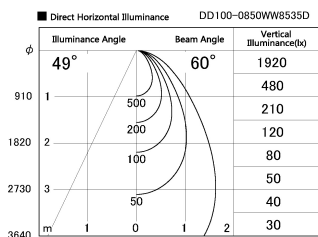

Item no. DD100-0850WW8535D

Series Name: Φ 100 Spark (Deep Cone)

Installation	Recessed mount
Type	
Fixture wattage	6.7W
Beam angle	60 deg
Color Temp.	3500K
CRI	Ra>85
Luminous	511 lm
Body	Dia-cast aluminum
Body finish	N/A
Trim finish	White
Reflector finish	White
IP Rate	IP20
Light source	COB module
Input Voltage	AC220~240V
Dimming Type	Non-Dimmable
Certificate	CE, CCC
Cut Hole	100mm