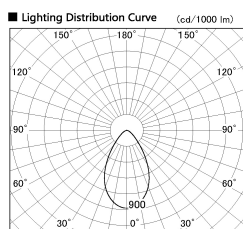

Item no. DD100-0850WW8535D

Series Name: Φ 100 Spark (Deep Cone)

Installation	Recessed mount
Type	
Fixture wattage	6.7W
Beam angle	60 deg
Color Temp.	3500K
CRI	Ra>85
Luminous	511 lm
Body	Dia-cast aluminum
Body finish	N/A
Trim finish	White
Reflector finish	White
IP Rate	IP20
Light source	COB module
Input Voltage	AC220~240V
Dimming Type	Non-Dimmable
Certificate	CE, CCC
Cut Hole	100mm