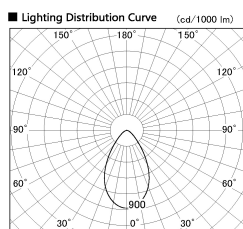

Item no. DD100-0850WW8535D

Series Name: Φ 100 Spark (Deep Cone)

Installation	Recessed mount
Type	Φ 100 Spark (Deep Cone)
Fixture wattage	6.7W
Beam angle	60 deg
Color Temp.	3500K
CRI	Ra>85
Luminous	511 lm
Body	Dia-cast aluminum
Body finish	N/A
Trim finish	White
Reflector finish	White
IP Rate	IP20
Light source	COB module
Input Voltage	AC220~240V
Dimming Type	Non-Dimmable
Certificate	CE, CCC
Cut Hole	100mm