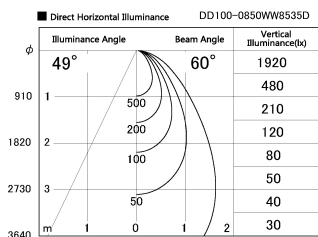

Item no. DD100-0850WW8535D

Series Name: Φ 100 Spark (Deep Cone)

Installation	Recessed mount
Type	Φ 100 Spark (Deep Cone)
Fixture wattage	6.7W
Beam angle	60 deg
Color Temp.	3500K
CRI	Ra>85
Luminous	511 lm
Body	Dia-cast aluminum
Body finish	N/A
Trim finish	White
Reflector finish	White
IP Rate	IP20
Light source	COB module
Input Voltage	AC220~240V
Dimming Type	Non-Dimmable
Certificate	CE, CCC
Cut Hole	100mm