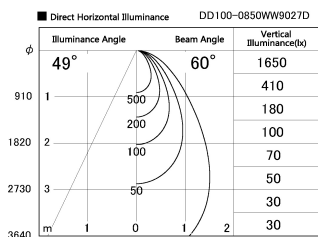

Item no. DD100-0850WW9027D

Series Name:  $\Phi$ 100 Spark (Deep Cone)

Installation	Recessed mount
Type	
Fixture wattage	6.7W
Beam angle	60 deg
Color Temp.	2700K
CRI	Ra>85
Luminous	465 lm
Body	Dia-cast aluminum
Body finish	N/A
Trim finish	White
Reflector finish	White
IP Rate	IP20
Light source	COB module
Input Voltage	AC220~240V
Dimming Type	Non-Dimmable
Certificate	CE, CCC
Cut Hole	100mm