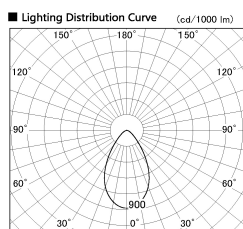

Item no. DD100-0850WW9027D

Series Name:  $\Phi$ 100 Spark (Deep Cone)

Installation	Recessed mount
Type	
Fixture wattage	6.7W
Beam angle	60 deg
Color Temp.	2700K
CRI	Ra>85
Luminous	465 lm
Body	Dia-cast aluminum
Body finish	N/A
Trim finish	White
Reflector finish	White
IP Rate	IP20
Light source	COB module
Input Voltage	AC220~240V
Dimming Type	Non-Dimmable
Certificate	CE, CCC
Cut Hole	100mm