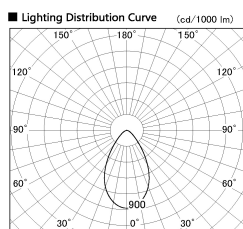

Item no. DD100-0850WW9030D

Series Name: Φ 100 Spark (Deep Cone)

Installation	Recessed mount
Type	
Fixture wattage	6.7W
Beam angle	60 deg
Color Temp.	3000K
CRI	Ra>85
Luminous	484 lm
Body	Dia-cast aluminum
Body finish	N/A
Trim finish	White
Reflector finish	White
IP Rate	IP20
Light source	COB module
Input Voltage	AC220~240V
Dimming Type	Non-Dimmable
Certificate	CE, CCC
Cut Hole	100mm