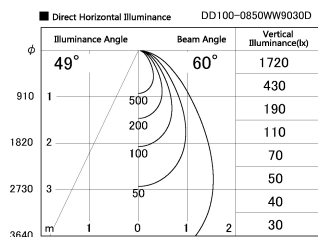

Item no. DD100-0850WW9030D

Series Name: Φ 100 Spark (Deep Cone)

Installation	Recessed mount
Type	
Fixture wattage	6.7W
Beam angle	60 deg
Color Temp.	3000K
CRI	Ra>85
Luminous	484 lm
Body	Dia-cast aluminum
Body finish	N/A
Trim finish	White
Reflector finish	White
IP Rate	IP20
Light source	COB module
Input Voltage	AC220~240V
Dimming Type	Non-Dimmable
Certificate	CE, CCC
Cut Hole	100mm