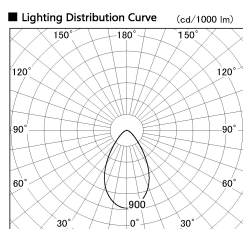

Item no. DD100-0850WW9035D

Series Name: Φ 100 Spark (Deep Cone)

Installation	Recessed mount
Type	
Fixture wattage	6.7W
Beam angle	60 deg
Color Temp.	3500K
CRI	Ra>85
Luminous	494 lm
Body	Dia-cast aluminum
Body finish	N/A
Trim finish	White
Reflector finish	White
IP Rate	IP20
Light source	COB module
Input Voltage	AC220~240V
Dimming Type	Non-Dimmable
Certificate	CE, CCC
Cut Hole	100mm