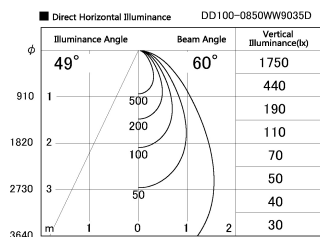

Item no. DD100-0850WW9035D

Series Name: Φ 100 Spark (Deep Cone)

Installation	Recessed mount
Type	
Fixture wattage	6.7W
Beam angle	60 deg
Color Temp.	3500K
CRI	Ra>85
Luminous	494 lm
Body	Dia-cast aluminum
Body finish	N/A
Trim finish	White
Reflector finish	White
IP Rate	IP20
Light source	COB module
Input Voltage	AC220~240V
Dimming Type	Non-Dimmable
Certificate	CE, CCC
Cut Hole	100mm