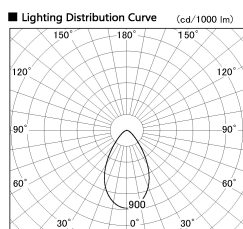

Item no. DD100-0850WW9040D

Series Name: Φ 100 Spark (Deep Cone)

Installation	Recessed mount
Type	
Fixture wattage	6.7W
Beam angle	60 deg
Color Temp.	4000K
CRI	Ra>90
Luminous	499 lm
Body	Dia-cast aluminum
Body finish	N/A
Trim finish	White
Reflector finish	White
IP Rate	IP20
Light source	COB module
Input Voltage	AC220~240V
Dimming Type	Non-Dimmable
Certificate	CE, CCC
Cut Hole	100mm