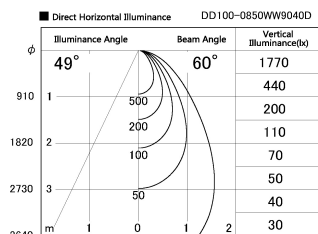

Item no. DD100-0850WW9040D

Series Name: Φ 100 Spark (Deep Cone)

Installation	Recessed mount
Type	
Fixture wattage	6.7W
Beam angle	60 deg
Color Temp.	4000K
CRI	Ra>90
Luminous	499 lm
Body	Dia-cast aluminum
Body finish	N/A
Trim finish	White
Reflector finish	White
IP Rate	IP20
Light source	COB module
Input Voltage	AC220~240V
Dimming Type	Non-Dimmable
Certificate	CE, CCC
Cut Hole	100mm