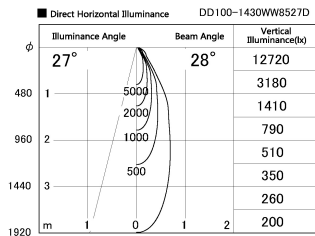

Item no. DD100-1430WW8527D

Series Name:  $\Phi$ 100 Spark (Deep Cone)

Installation Recessed mount

Type

Fixture wattage 13.4W

Beam angle 28 deg

Color Temp. 2700K

CRI Ra>85

Luminous 995 lm

Body Dia-cast aluminum

Body finish N/A

Trim finish White

Reflector finish White

IP Rate IP20

Light source COB module

Input Voltage AC220~240V