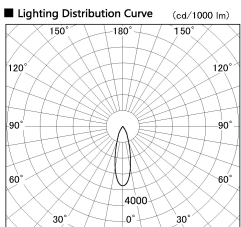

Item no. DD100-1430WW8527D

Series Name:  $\Phi$ 100 Spark (Deep Cone)

Installation Recessed mount

Type

Fixture wattage 13.4W

Beam angle 28 deg

Color Temp. 2700K

CRI Ra>85

Luminous 995 lm

Body Dia-cast aluminum

Body finish N/A

Trim finish White

Reflector finish White

IP Rate IP20

Light source COB module

Input Voltage AC220~240V