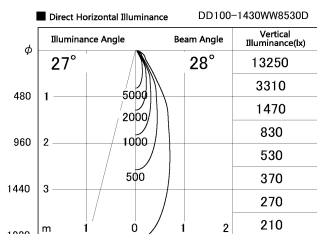

Item no. DD100-1430WW8530D

Series Name: Φ 100 Spark (Deep Cone)

Installation	Recessed mount
Type	
Fixture wattage	13.4W
Beam angle	28 deg
Color Temp.	3000K
CRI	Ra>85
Luminous	1036 lm
Body	Dia-cast aluminum
Body finish	N/A
Trim finish	White
Reflector finish	White
IP Rate	IP20
Light source	COB module
Input Voltage	AC220~240V
Dimming Type	Non-Dimmable
Certificate	CE, CCC
Cut Hole	100mm