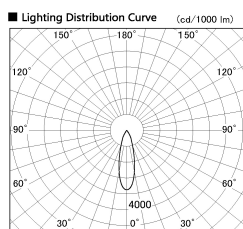

Item no. DD100-1430WW8530D

Series Name: Φ 100 Spark (Deep Cone)

Installation	Recessed mount
Type	
Fixture wattage	13.4W
Beam angle	28 deg
Color Temp.	3000K
CRI	Ra>85
Luminous	1036 lm
Body	Dia-cast aluminum
Body finish	N/A
Trim finish	White
Reflector finish	White
IP Rate	IP20
Light source	COB module
Input Voltage	AC220~240V
Dimming Type	Non-Dimmable
Certificate	CE, CCC
Cut Hole	100mm